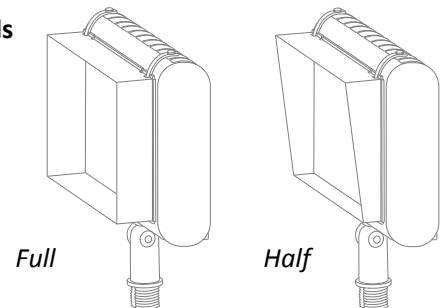

Shields

Wire Guards