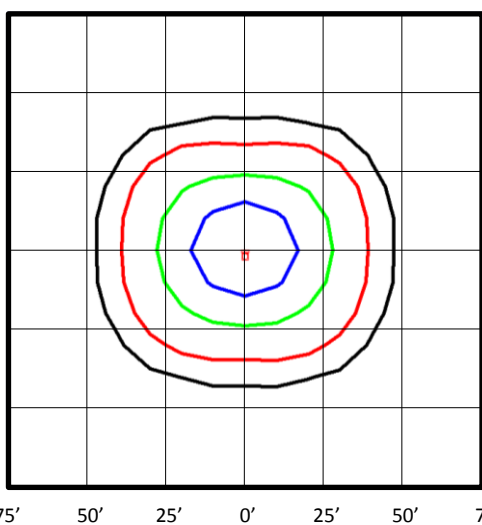

To place an order, call us at 1.844.459.3711

Visit us at
getbolt.net

BELEDMPAL30 30W Multi-Purpose LED Area Light

ELECTRICAL DATA

Model	Color Temperature	CRI ¹	Luminaire Lumens	Luminaire Watts	Lumens Per Watt	Input Voltage ²	Input Current (A)			Power Factor	THD ³	L ₇₀ Hours ⁴
							120V	240V	277V			
BELEDMPAL30-3K	3000k	> 80	3,453	30	115	120-277	0.25	0.13	0.11	> 90%	< 20%	69,000
BELEDMPAL30-4K	4000k	> 80	3,586	30	120	120-277	0.25	0.13	0.11	> 90%	< 20%	69,000
BELEDMPAL30-5K	5000k	> 80	3,718	30	124	120-277	0.25	0.13	0.11	> 90%	< 20%	69,000

PHOTOMETRIC DATA

BELEDMPAL15-5K (1,667 Lumens, Type V Distribution)

Foot Candles

- 5.0
- 2.0
- 1.0
- 0.5
- 0.2
- 0.1

Luminaire Orientation:

Notes:

- Isofootcandle plots depict initial footcandles at grade.
- Gridlines represent units of mounting height of 25 feet.