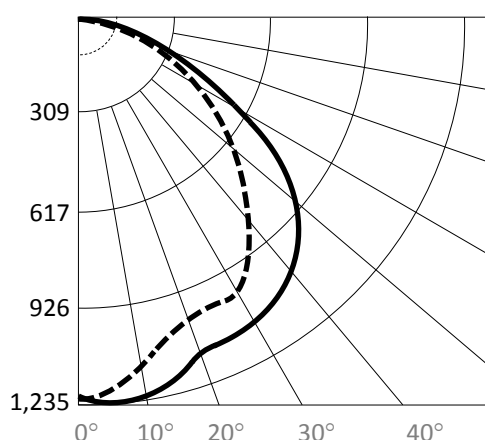

Maximum Candela = 1,235

- Horizontal
- - - Vertical

NEMA Floodlight Type Data

Field Angles:

- Horizontal 163°
- Vertical 152°

NEMA Type:

- Horizontal 7H
- Vertical 7V

Luminaire Orientation: