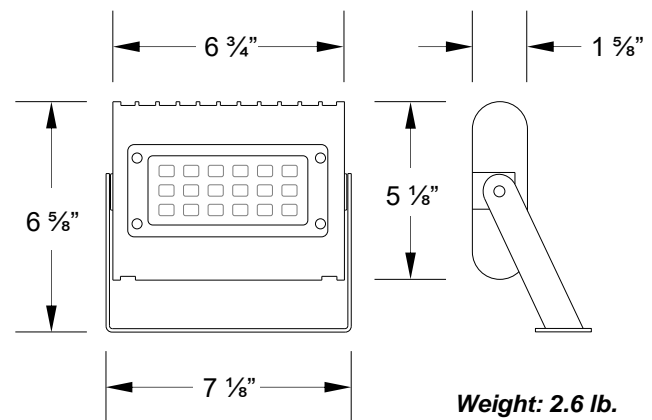

Wireway enclosure is sealed with a water-tight, silicon rubber gasket.

Effective projected areas (EPA's) are:

Front = 0.09 square feet

Side = 0.07 square feet

Face = 0.29 square feet

Easy installation in new construction or retrofit applications.

Aluminum die-cast knuckle-mount option is installed on a junction box. Includes ½" NPS stem with locking nut.

DIMENSIONS

ORDERING INFORMATION

Example: BELEDMPAL30-Y-3K + BEMPAL30-FGS

Model	Luminaire Watts	Luminaire Lumens	Lumens / Watt	Mounting Options	Color Temperature	Shields & Wire Guards (see page 2)
BELEDMPAL30	30	3453 3586 3718	115 120 124	Y = Yoke Mount K = Knuckle Mount	3K = 3000K 4K = 4000K 5K = 5000K	BEMPAL30-FGS = Full Glare Shield BEMPAL30-HGS = Half Glare Shield BEMPAL30-WG = Wire Guard