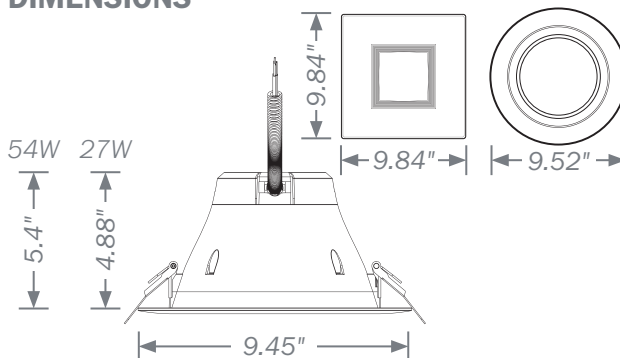

DIMENSIONS

ORDERING INFO

Example: BEBRK-LED8A-BW-54W-4K-ECO-V2 + BELED8A-TRMPLT-ECO-SQ

MODEL	TRIM	COLOR TEMP	LUMENS	TEMPERATURE RATING
BEBRK-LED8A-BW-27W-35K-ECO	BW White baffle	35K	3500K	-20°C / -4°F to 40°C / 104°F
BEBRK-LED8A-BW-27W-4K-ECO		4K	4000K	
BEBRK-LED8A-BW-27W-5K-ECO		5K	5000K	
BEBRK-LED8A-BW-54W-3K-ECO-V2		3K	3000K	
BEBRK-LED8A-BW-54W-4K-ECO-V2		4K	4000K	
ACCESSORY MODEL (ORDER SEPARATELY)	ACCESSORY DESCRIPTION			
BELED8A-TRMPLT-ECO-SPWHT	Silver/white aluminum round trim			
BELED8A-TRMPLT-ECO-SQ	Square snap-on trim			

To place an order, call us at **1.844.459.3711**

Visit us at
getbolt.net