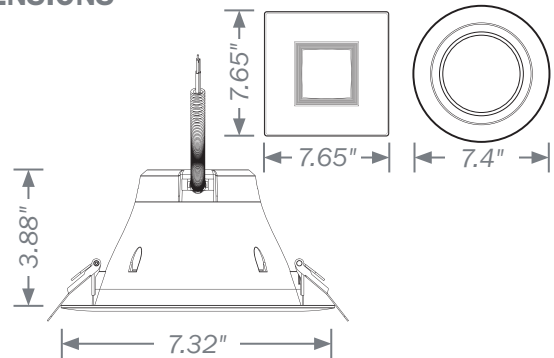

5-year warranty of all electronics and housing.

DIMENSIONS

ORDERING INFO

Example: BEBRK-LED6A-BW-ECO + BELED56-TRMPLT-ECO-SQ

MODEL	TRIM	COLOR TEMP	LUMENS	TEMPERATURE RATING
BEBRK-LED6A-BW-35K-ECO	BW White baffle	35K 3500K	1500	-20°C / -4°F to 40°C / 104°F
BEBRK-LED6A-BW-4K-ECO		4K 4000K	1500	
BEBRK-LED6A-BW-5K-ECO		5K 5000K	1500	
ACCESSORY MODEL (ORDER SEPARATELY)	ACCESSORY DESCRIPTION			
BELED56-TRMPLT-ECO-SQ	Square snap-on trim			
BELED6A-TRMPLT-ECO-SPWHT	Silver and white aluminum round trim			